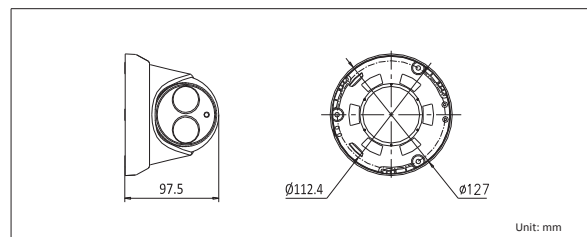

Dimensions

AVE (Europe) 123 Millennium Business Park, Ballycoolin, Dublin 11, Rep. Of Ireland.
Tel: +353 (1) 8647450 Fax: +353 (1) 8647451 Email: eusales@ave-global.com Web: www.ave-global.com
AVE (UK) Endeavour House, Coopers End Road, Stansted, Essex, CM24 1SJ
Tel: +44 (0)845 600 9323 Fax: +44 (0)845 600 9363 Email: eusales@ave-global.com Web: www.ave-global.com
AVE (USA) 2300 Central Parkway, Suite C, Houston, Texas TX 77092
Tel: +1 (281) 443 2300 Fax: +1 (281)-443-8915 Email: usasales@ave-global.com Web: www.ave-global.com
AVE (Asia) 147 Soi OnNut44, (Sampheengong Villa), Sukhumvit 77Rd., Suanluang, Suanluang, Bangkok 10250 Thailand.
Tel: +662-331-9285 Fax: +662 331 9365 Email: ave@avethailand.com Web: www.avethailand.com