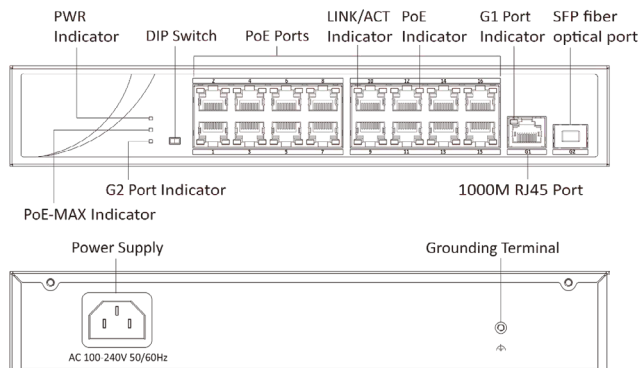

PHYSICAL INTERFACE

Front Panel

Rear Panel