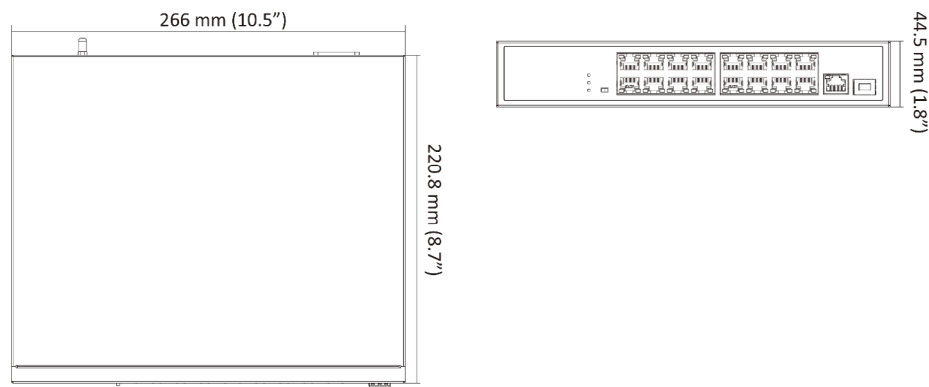

DIMENSIONS

AVE (Europe)

13B Blanchardstown Corporate Park 1, Blanchardstown, Dublin 15, Rep. of Ireland
Tel: +353 (1) 864 7450 Fax: +353 (1) 864 7451 Email: eusales@ave-global.com Web: www.ave-global.com

AVE (UK)

Endeavour House, Coopers End Road, Stansted, Essex, CM24 1SJ
Tel: +44 (0)845 600 9323 Fax: +44 (0)845 600 9363 Email: eusales@ave-global.com Web: www.ave-global.com

AVE (USA)

2300 Central Parkway, Suite C, Houston, Texas TX 77092
Tel: +1 (281) 443 2300 Fax: +1 (281)-443-8915 Email: usasales@ave-global.com Web: www.ave-global.com

AVE (Asia)

147 Soi OnNut44, (Sampheonong Villa), Sukhumvit 77Rd., Suanluang, Suanluang, Bangkok 10250 Thailand.
Tel: +662-331-9285 Fax: +662 331 9365 Email: ave@avethailand.com Web: www.avethailand.com