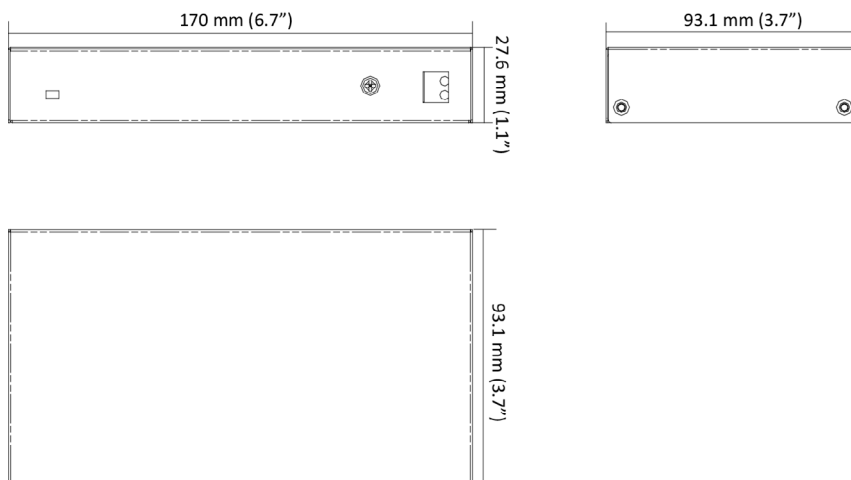

DIMENSIONS

AMERICAN VIDEO EQUIPMENT

AVE (Europe)

13B Blanchardstown Corporate Park 1, Blanchardstown, Dublin 15, Rep. of Ireland
Tel: +353 (1) 864 7450 Fax: +353 (1) 864 7451 Email: eusales@ave-global.com Web: www.ave-global.com

AVE (UK)

Endeavour House, Coopers End Road, Stansted, Essex, CM24 1SJ
Tel: +44 (0)845 600 9323 Fax: +44 (0)845 600 9363 Email: eusales@ave-global.com Web: www.ave-global.com

AVE (USA)

2300 Central Parkway, Suite C, Houston, Texas TX 77092
Tel: +1 (281) 443 2300 Fax: +1 (281)-443-8915 Email: usasales@ave-global.com Web: www.ave-global.com

AVE (Asia)

147 Soi OnNut44, (Sampheengong Villa), Sukhumvit 77Rd., Suanluang, Suanluang, Bangkok 10250 Thailand.
Tel: +662-331-9285 Fax: +662 331 9365 Email: ave@avethailand.com Web: www.avethailand.com