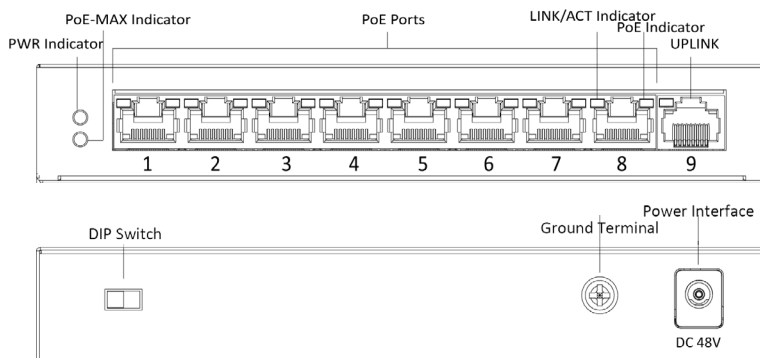

PHYSICAL INTERFACE

Front Panel

Rear Panel