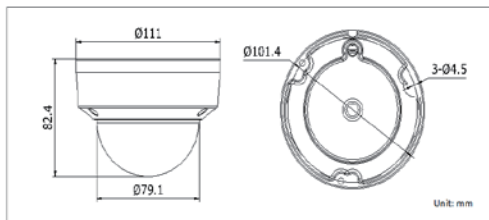

Dimensions

AVE-TVI2VPIRD10	
Camera	
Image Sensor	2 MP CMOS Image Sensor
Signal System	PAL / NTSC
Effective Pixels	1930(H)*1088(V)
Min. Illumination	0.01 Lux @ (F1.2,AGC ON),0 Lux with IR
Shutter speed	1/25(1/30) s to 1/50,000 s
Lens	2.8mm, 3.6mm, 6mm optional
	Angle of View: 105.8°(2.8mm), 84.3°(3.6mm), 55.4°(6mm)
Lens Mount	Ø 14
Angle Adjustment	Pan: 0 - 360°, Tilt: 0 - 90°, Rotation: 0 - 360°
Day & Night	ICR
Synchronization	Internal synchronization
Video Frame Rate	1080p@25fps/1080p@30fps
HD Video Output	1 Analog HD output
S / N Ratio	More than 52dB
Menu	
AGC	Support
D/N Mode	Color/ BW/ EXT
White Balance	Auto/ Manual
BLC	Support
Language	English/ Chinese
Function	Digital noise reduction, Mirror
General	
Working Temperature / Humidity	-40 °C - 60 °C (-40 °F - 140 °F) Humidity 90% or less (non-condensing)
Power Supply	12V DC
Power Consumption	Max. 3W
IR Range	Up to 20m
Impact Protection	IK10
Communication	Up the coax
Dimensions	Ø 111 × 82.4 mm (Ø 4.37" × 3.24")
Weight	550g (1.21 lbs)