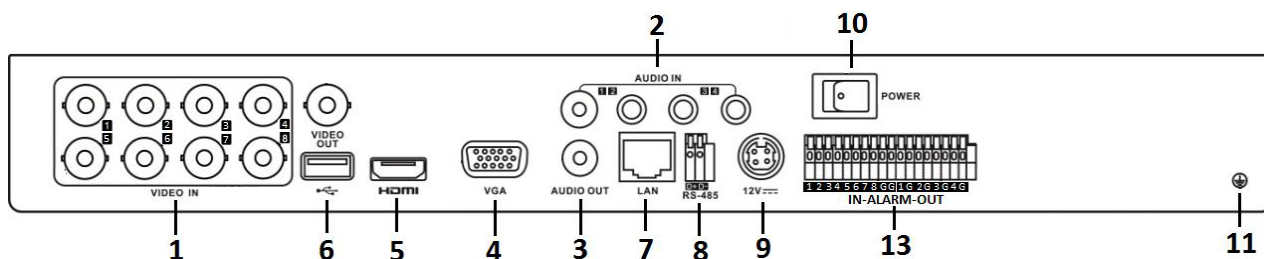

Physical Interfaces

Index	Description	Index	Description
1	VIDEO IN	8	RS-485 Serial Interface
2	AUDIO IN, RCA Connector	9	12 VDC Power Input
3	AUDIO OUT, RCA Connector	10	Power Switch
4	VGA Interface	11	GND
5	HDMI Interface	12	VIDEO OUT
6	USB Interface	13	Alarm In/Out
7	LAN Network Interface		

AVE (Europe) 13B Blanchardstown Corporate Park 1, Blanchardstown, Dublin 15, Rep. of Ireland
Tel: +353 (1) 864 7450 Fax: +353 (1) 864 7451 Email: eusales@ave-global.com Web: www.ave-global.com

AVE (UK) Endeavour House, Coopers End Road, Stansted, Essex, CM24 1SJ
Tel: +44 (0)845 600 9323 Fax: +44 (0)845 600 9363 Email: eusales@ave-global.com Web: www.ave-global.com

AVE (USA) 2300 Central Parkway, Suite C, Houston, Texas TX 77092
Tel: +1 (281) 443 2300 Fax: +1 (281)-443-8915 Email: usasales@ave-global.com Web: www.ave-global.com

AVE (Asia) 147 Soi OnNut44, (Sampheonong Villa), Sukhumvit 77Rd., Suanluang, Suanluang, Bangkok 10250 Thailand.
Tel: +662-331-9285 Fax: +662 331 9365 Email: ave@avethailand.com Web: www.avethailand.com